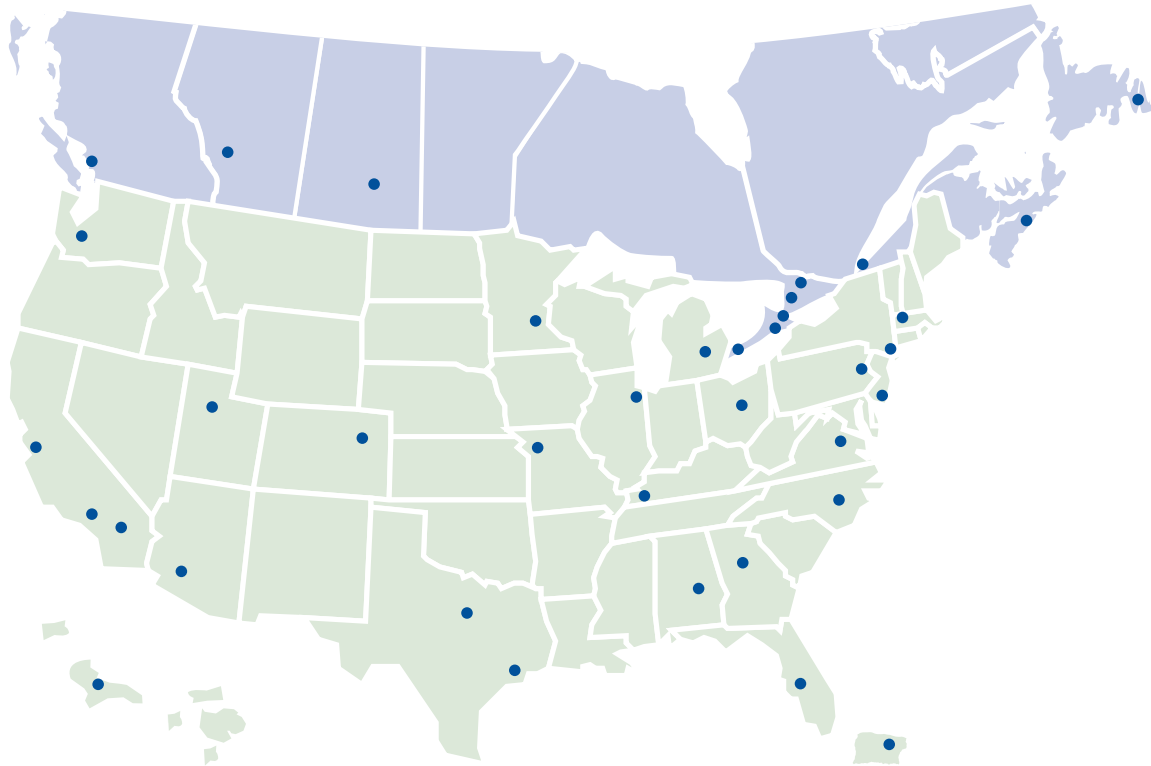

Distribution Center Locations

NORTH REGION

CHICAGO
Romeoville, IL
877.800.9596

* **COLUMBUS**
Lockbourne, OH
800.759.8810

KANSAS CITY
Kansas City, MO
800.345.5209

MINNEAPOLIS
Eden Prairie, MN
800.626.8197

PADUCAH
Paducah, KY
800.846.2472

WILLIAMSTON
Williamston, MI
800.227.6308

SOUTH REGION

ATLANTA
Suwanee, GA
800.282.5033

BIRMINGHAM
Pelham, AL
800.541.2554

PUERTO RICO
Guaynabo, PR
787.793.6262

* **DALLAS**
Roanoke, TX
800.442.9619

HOUSTON
Sugar Land, TX
800.392.3567

ORLANDO
Orlando, FL
800.540.3991

EAST REGION

BETHLEHEM
Bethlehem, PA
800.242.6700

BOSTON
Mansfield, MA
800.475.5845

RALEIGH
Raleigh, NC
800.677.6484

RICHMOND
Glen Allen, VA
800.262.8470

* **THOROFARE**
Thorofare, NJ
800.562.2526

SALT LAKE CITY
Salt Lake City, UT
800.221.6135

SEATTLE
Kent, WA
800.562.9582

* **VALENCIA**
Valencia, CA
800.648.4026

CANADA REGION

BURLINGTON
Burlington, ON
905.681.6551

CALGARY
Calgary, AB
403.723.2690

CHATHAM
Chatham, ON
519.380.9487