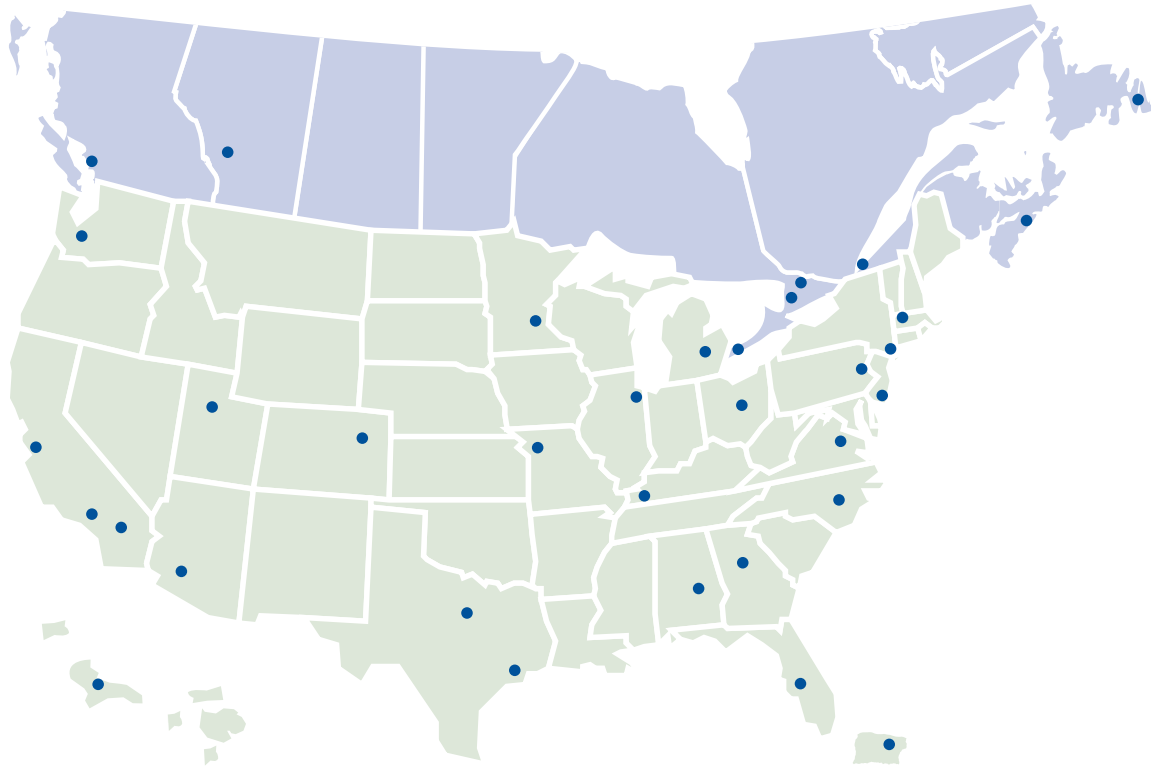

Distribution Center Locations

NORTH REGION

CHICAGO
Romeoville, IL
877.800.9596

***COLUMBUS**
Lockbourne, OH
800.759.8810

KANSAS CITY
Kansas City, MO
800.345.5209

MINNEAPOLIS
Eden Prairie, MN
800.626.8197

PADUCAH
Paducah, KY
800.846.2472

WILLIAMSTON
Williamston, MI
800.227.6308

SOUTH REGION

ATLANTA
Suwanee, GA
800.282.5033

BIRMINGHAM
Pelham, AL
800.541.2554

BLANCO
Guaynabo, PR
787.793.6262

***DALLAS**
Roanoke, TX
800.442.9619

HOUSTON
Sugar Land, TX
800.392.3567

ORLANDO
Orlando, FL
800.540.3991

EAST REGION

BETHLEHEM
Bethlehem, PA
800.242.6700

BOSTON
Mansfield, MA
800.475.5845

RALEIGH
Raleigh, NC
800.677.6484

RICHMOND
Glen Allen, VA
800.262.8470

***THOROFARE**
Thorofare, NJ
800.562.2526

SALT LAKE CITY
Salt Lake City, UT
800.221.6135

SEATTLE
Kent, WA
800.562.9582

***VALENCIA**
Valencia, CA
800.648.4026

CANADA REGION

CALGARY
Calgary, AB
403.723.2690

CHATHAM
Chatham, ON
519.380.9487

DARTMOUTH
Dartmouth, NS
902.468.9490